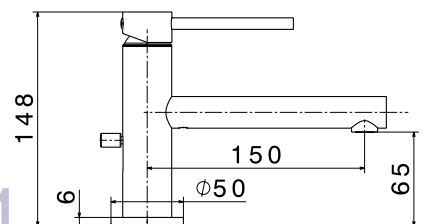

NEWFORM

- The specification for 61311 on page 60 of the price book is incorrect. The length of the spout for this model is in fact 150mm, not 125. Click on the drawing to download the proper specs. For the 125mm length, please order 61310.