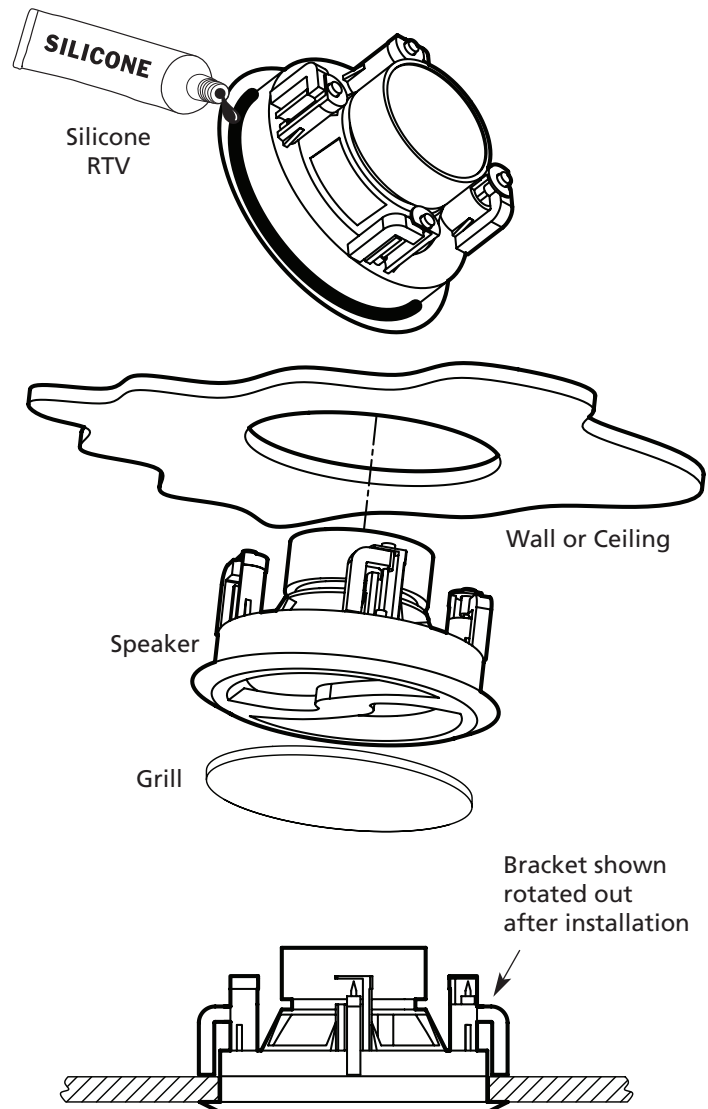

CU Speakers

- Designed for use inside the shower enclosure.
- Complete with two 8 1/2" diameter flush-mount two-way speakers, polypropylene cones, and ABS frames with white powder-coated grills.
- Suitable for most sources of audio input.
- cULus Listed

CAUTION All audio wiring shall be installed in accordance with National Electric Code and local electrical codes.

CAUTION Failure to engage mounting brackets correctly or improper installation may result in a falling object hazard.

NOTE: DO NOT OVER TIGHTEN SCREWS.

IMPORTANT: Do not place speakers in contact with direct water or steam emission. Speakers may be installed in either walls or ceilings.

BOX CONTENTS:

- 2 Speakers
- 1 Installation Instructions

TECHNICAL SPECIFICATIONS:

- 80W peak rated
- 40W RMS
- 8 ohm impedance

NOTE: FOR ILLUSTRATIVE PURPOSES ONLY.

NOTE: FOR ILLUSTRATIVE PURPOSES ONLY.

IMPORTANT: See Mr.Steam®Installation Instructions, PUR 100401C for details.

Click here to download this manual:

<http://mrsteam.com/products/technical-downloads.html>